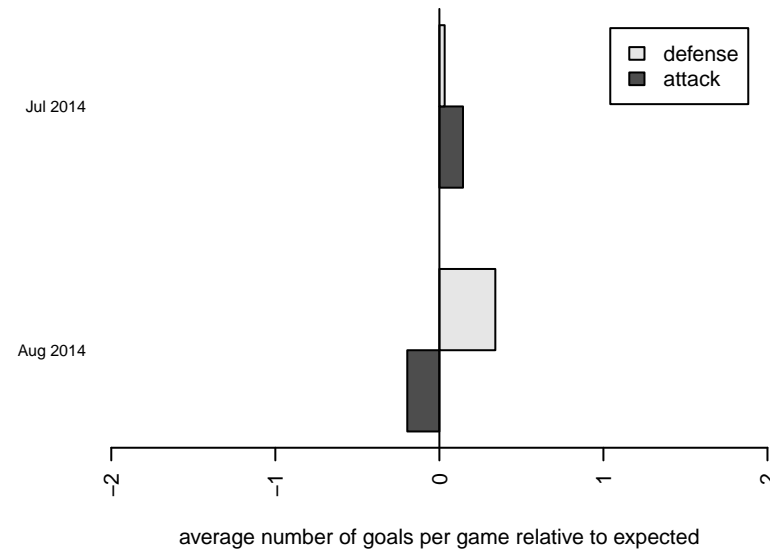

# KYSA Real Kent B03

Kent Youth Soccer Assoc.  
Kent, WA  
B03 total strength=476  
attack=0.32 defense=0.33

alt names used:  
Real Kent FC  
Real Kent FC  
Real Kent FC

Venues played:  
2014 Sounders FC Cup BU11  
2014 Blast Off BU11 D  
2014 Starfire Labor Day Cup U11

**attack and defense variance (black dot)  
relative to other teams  
and top 10 in region**

**attack and defense rating  
relative to others at age  
and all opponents in last 13 months**

**attack and defense rating  
relative to others at age  
and all opponents in last 13 months**

**Performance relative to 13 month average**

**Performance relative to 13 month average**

Distribution of opponents  
 Red = Lose zone, Blue = Win zone, Green = Even  
 Black line separates win/lose zones