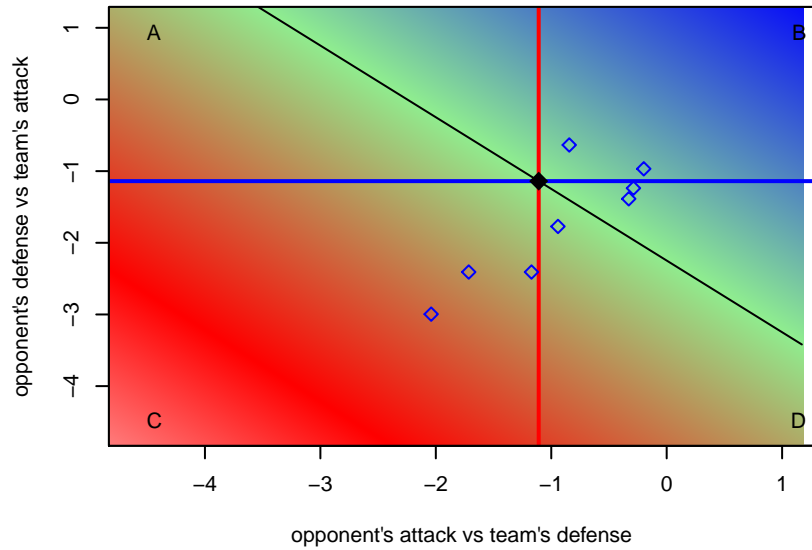

# KYSA Real Kent B03

Kent Youth Soccer Assoc.  
Kent, WA  
B03 total strength=476  
attack=0.32 defense=0.33

alt names used:  
Real Kent FC  
Real Kent FC  
Real Kent FC

Venues played:  
2014 Sounders FC Cup BU11  
2014 Blast Off BU11 D  
2014 Starfire Labor Day Cup U11

**attack and defense variance (black dot)  
relative to other teams  
and top 10 in region**

**attack and defense rating  
relative to others at age  
and all opponents in last 13 months**

**attack and defense rating  
relative to others at age  
and all opponents in last 13 months**

**Performance relative to 13 month average**

**Performance relative to 13 month average**

Distribution of opponents  
 Red = Lose zone, Blue = Win zone, Green = Even  
 Black line separates win/lose zones

lot. A=Neither has attack advantage, B=Opponent has both attack and defense advantage, C=Opponent has both attack and defense disadvantage, D=Both have

<b>date</b>	<b>home</b>		<b>away</b>		<b>venue</b>	<b>pred.home</b>	<b>pred.away</b>
2014-09-01	KYSA Real Kent B03	2	Seattle Celtic Green B03	4	2014 Starfire Labor Day Cup U11	1.43	2.20
2014-08-31	Nortac Colibri B03	0	KYSA Real Kent B03	0	2014 Starfire Labor Day Cup U11	2.15	1.28
2014-08-30	KYSA Real Kent B03	6	Pumas 04 UNAM B03	0	2014 Starfire Labor Day Cup U11	2.07	1.08
2014-08-10	KYSA Real Kent B03	6	SCORE Eagles Red B03	1	2014 Blast Off BU11 D	5.46	0.42
2014-08-09	KYSA Real Kent B03	3	SCORE Eagles Red B03	1	2014 Blast Off BU11 D	5.46	0.42
2014-08-08	KYSA Real Kent B03	2	Bellevue SC B03	1	2014 Blast Off BU11 D	3.71	0.64
2014-07-26	Eastside FC White B03	2	KYSA Real Kent B03	2	2014 Sounders FC Cup BU11	2.69	0.92
2014-07-25	KYSA Real Kent B03	4	WPFC Fury White B03	1	2014 Sounders FC Cup BU11	4.03	1.06
2014-07-25	Foothills SC Predators B04	2	KYSA Real Kent B03	0	2014 Sounders FC Cup BU11	1.35	0.62