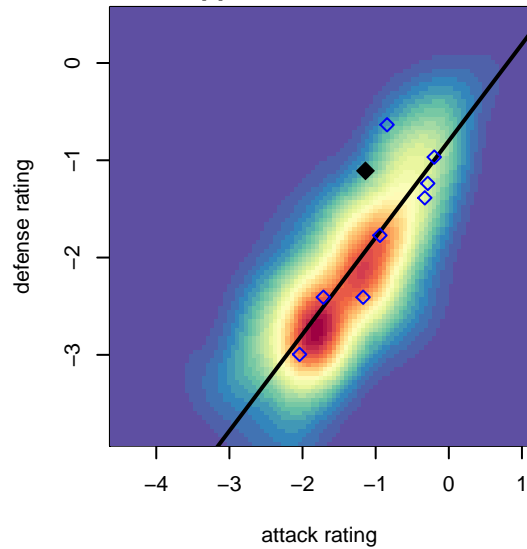

# KYSA Real Kent B03

Kent Youth Soccer Assoc.  
Kent, WA  
B03 total strength=476  
attack=0.32 defense=0.33

alt names used:  
Real Kent FC  
Real Kent FC  
Real Kent FC

Venues played:  
2014 Sounders FC Cup BU11  
2014 Blast Off BU11 D  
2014 Starfire Labor Day Cup U11

**attack and defense variance (black dot)  
relative to other teams  
and top 10 in region**

**attack and defense rating  
relative to others at age  
and all opponents in last 13 months**

**attack and defense rating  
relative to others at age  
and all opponents in last 13 months**

**Performance relative to 13 month average**

**Performance relative to 13 month average**

Distribution of opponents  
 Red = Lose zone, Blue = Win zone, Green = Even  
 Black line separates win/lose zones