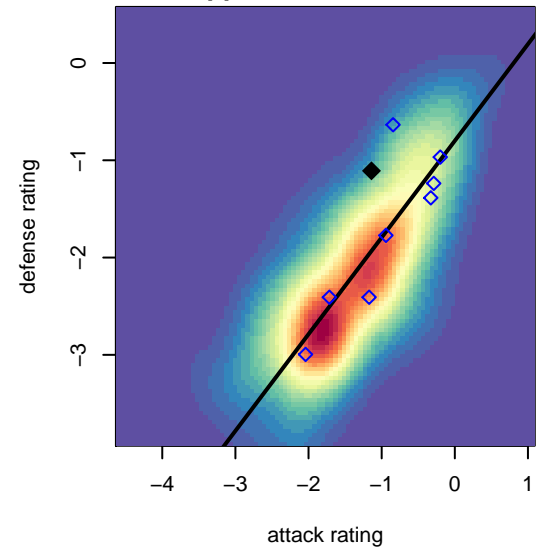

# KYSA Real Kent B03

Kent Youth Soccer Assoc.  
Kent, WA  
B03 total strength=476  
attack=0.32 defense=0.33

alt names used:  
Real Kent FC  
Real Kent FC  
Real Kent FC

Venues played:  
2014 Sounders FC Cup BU11  
2014 Blast Off BU11 D  
2014 Starfire Labor Day Cup U11

**attack and defense variance (black dot)  
relative to other teams  
and top 10 in region**

**attack and defense rating  
relative to others at age  
and all opponents in last 13 months**

**attack and defense rating  
relative to others at age  
and all opponents in last 13 months**

**Performance relative to 13 month average**

**Performance relative to 13 month average**

Distribution of opponents  
 Red = Lose zone, Blue = Win zone, Green = Even  
 Black line separates win/lose zones