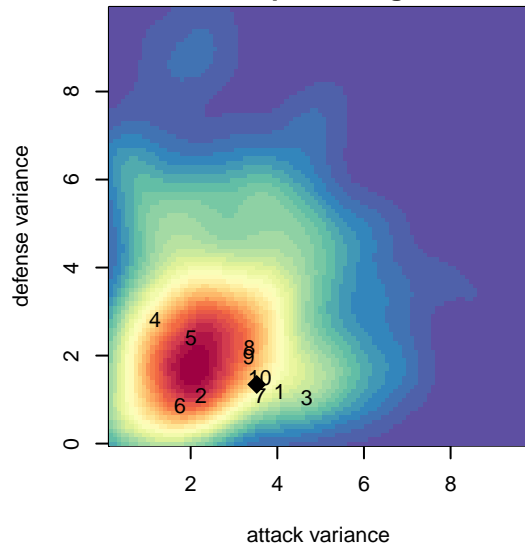

# KYSA Real Kent B03

Kent Youth Soccer Assoc.  
Kent, WA  
B03 total strength=476  
attack=0.32 defense=0.33

alt names used:  
Real Kent FC  
Real Kent FC  
Real Kent FC

Venues played:  
2014 Sounders FC Cup BU11  
2014 Blast Off BU11 D  
2014 Starfire Labor Day Cup U11

**attack and defense variance (black dot)  
relative to other teams  
and top 10 in region**

**attack and defense rating  
relative to others at age  
and all opponents in last 13 months**

**attack and defense rating  
relative to others at age  
and all opponents in last 13 months**

**Performance relative to 13 month average**

**Performance relative to 13 month average**

Distribution of opponents  
 Red = Lose zone, Blue = Win zone, Green = Even  
 Black line separates win/lose zones