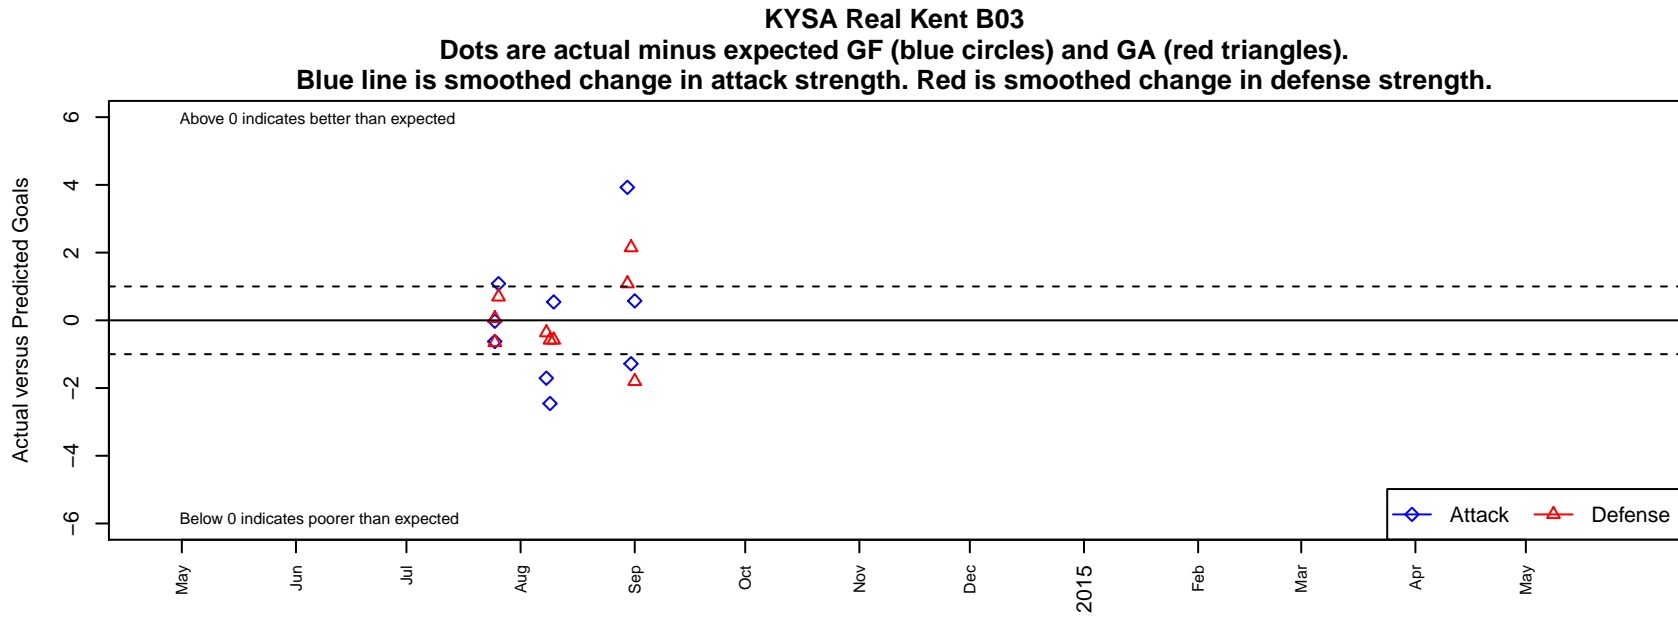

# KYSA Real Kent B03

Kent Youth Soccer Assoc.  
Kent, WA  
B03 total strength=476  
attack=0.32 defense=0.33

alt names used:  
Real Kent FC  
Real Kent FC  
Real Kent FC

Venues played:  
2014 Sounders FC Cup BU11  
2014 Blast Off BU11 D  
2014 Starfire Labor Day Cup U11

**attack and defense variance (black dot)  
relative to other teams  
and top 10 in region**

**attack and defense rating  
relative to others at age  
and all opponents in last 13 months**

**attack and defense rating  
relative to others at age  
and all opponents in last 13 months**

**Performance relative to 13 month average**

**Performance relative to 13 month average**

Distribution of opponents  
 Red = Lose zone, Blue = Win zone, Green = Even  
 Black line separates win/lose zones