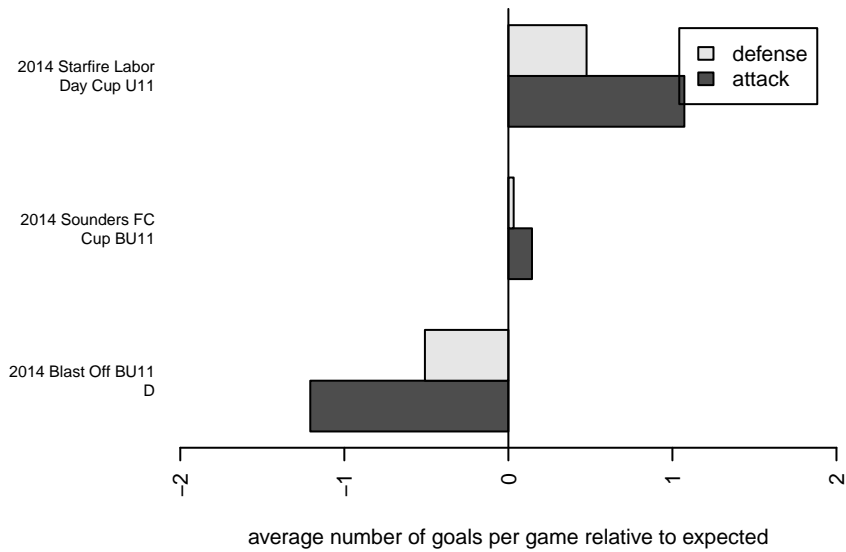

# KYSA Real Kent B03

Kent Youth Soccer Assoc.  
Kent, WA  
B03 total strength=476  
attack=0.32 defense=0.33

alt names used:  
Real Kent FC  
Real Kent FC  
Real Kent FC

Venues played:  
2014 Sounders FC Cup BU11  
2014 Blast Off BU11 D  
2014 Starfire Labor Day Cup U11

**attack and defense variance (black dot)  
relative to other teams  
and top 10 in region**

**attack and defense rating  
relative to others at age  
and all opponents in last 13 months**

**attack and defense rating  
relative to others at age  
and all opponents in last 13 months**

**Performance relative to 13 month average**

**Performance relative to 13 month average**

Distribution of opponents  
 Red = Lose zone, Blue = Win zone, Green = Even  
 Black line separates win/lose zones